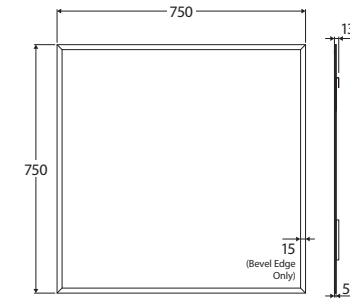

Rectangular Mirror

WITH MOUNTING BRACKETS

750 x 750 MM

Features

- CAT acrylic backing and resin emulsion painted to protect against corrosion and black spots
- 5 mm thick glass
- Copper free to prevent corrosion
- Can be mounted in portrait or landscape orientation using pre-attached, non-removable brackets

Available in

Cleaning & Care

For best results, clean mirrors with a combination of 30% methylated spirits to 70% water and a soft, non-abrasive cloth designed for use on glass surfaces.

While we aim to ensure specifications are correct at the time of publication, Fienza reserves the right to make modifications without prior notice. Physical colour may vary from image shown. All measurements are shown in millimetres. Always use physical product measurements for mark-ups and roughing-in as the technical drawing may differ from actual product received.