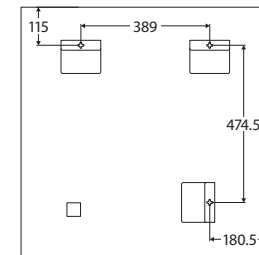

Rectangular Mirror

WITH MOUNTING BRACKETS

750 x 750 MM

Features

- CAT acrylic backing and resin emulsion painted to protect against corrosion and black spots
- 5 mm thick glass
- Copper free to prevent corrosion
- Can be mounted in portrait or landscape orientation using pre-attached, non-removable brackets

Available in

Cleaning & Care

For best results, clean mirrors with a combination of 30% methylated spirits to 70% water and a soft, non-abrasive cloth designed for use on glass surfaces.

While we aim to ensure specifications are correct at the time of publication, Fienza reserves the right to make modifications without prior notice. Physical colour may vary from image shown. All measurements are shown in millimetres. Always use physical product measurements for mark-ups and roughing-in as the technical drawing may differ from actual product received.