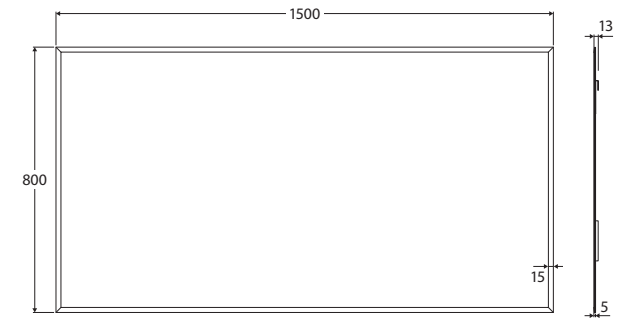

Rectangular Mirror

WITH MOUNTING BRACKETS

1500 x 800 MM

Features

- CAT acrylic backing and resin emulsion painted to protect against corrosion and black spots
- 5 mm thick glass
- Copper free to prevent corrosion
- Can be mounted in portrait or landscape orientation using pre-attached, non-removable brackets

Available in

Bevel Edge
BEM-15080

Cleaning & Care

For best results, clean mirrors with a combination of 30% methylated spirits to 70% water and a soft, non-abrasive cloth designed for use on glass surfaces.

While we aim to ensure specifications are correct at the time of publication, Fienza reserves the right to make modifications without prior notice. Physical colour may vary from image shown. All measurements are shown in millimetres. Always use physical product measurements for mark-ups and roughing-in as the technical drawing may differ from actual product received.