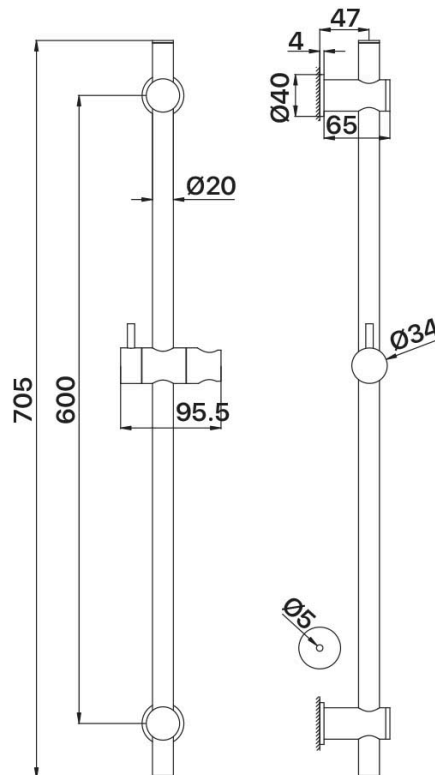

tapware & accessories

MATCHA COLLECTION

- Item Code:** 11RHS03BL
- Finish:** Brushed Nickel
- WELS Rating:** 4 Star 7L/min
- Operating Temp:** 1-80°C
- Material:** Brass/PVC
- Warranty:** 10 Years
- Additional Notes:**
 - 1.5m Hose
 - Luxury Wall Elbow
 - 3 Spray Handpiece (Rain/Massage/Combo)

Other Finishes

Brushed Brass

Chrome

Gun Metal

Matt Black

MATCHA RAIL SHOWER

A BRAND BY

BRASSHARDS