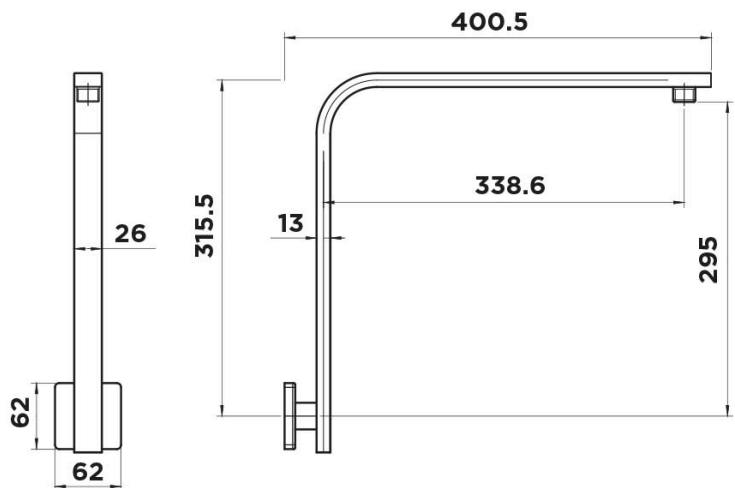

tapware & accessories

CHAI COLLECTION

Item Code: 11SSA02C
Finish: Chrome
Operating Temp: 1-80°C
Material: Brass
Warranty: 10 Years

Other Finishes

Brushed
Nickel

Gun
Metal

Matt
Black

CHAI HIGH RISE SHOWER ARM