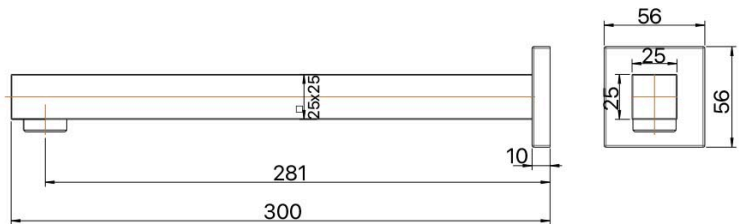

tapware & accessories

CHAI COLLECTION

Item Code: 11SSP02C
Finish: Chrome
Operating Temp: 1-80°C
Material: Brass
Warranty: 10 Years

Other Finishes

Matt
Black

CHAI 300MM BATH SPOUT

A BRAND BY

BRASSHARDS
— GROUP —