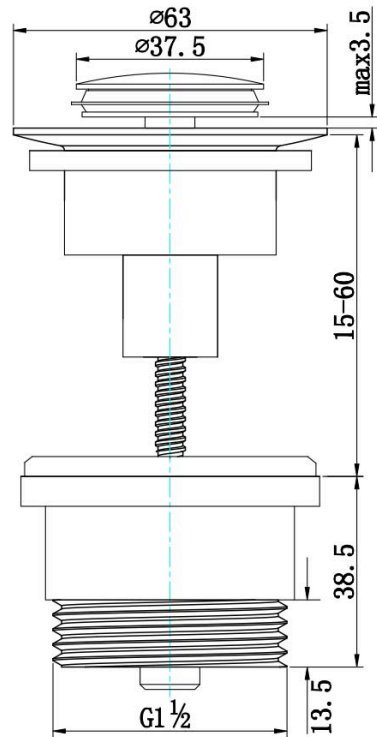

UNIVERSAL POP UP WASTE

A BRAND BY

BRASSHARDS
— GROUP —