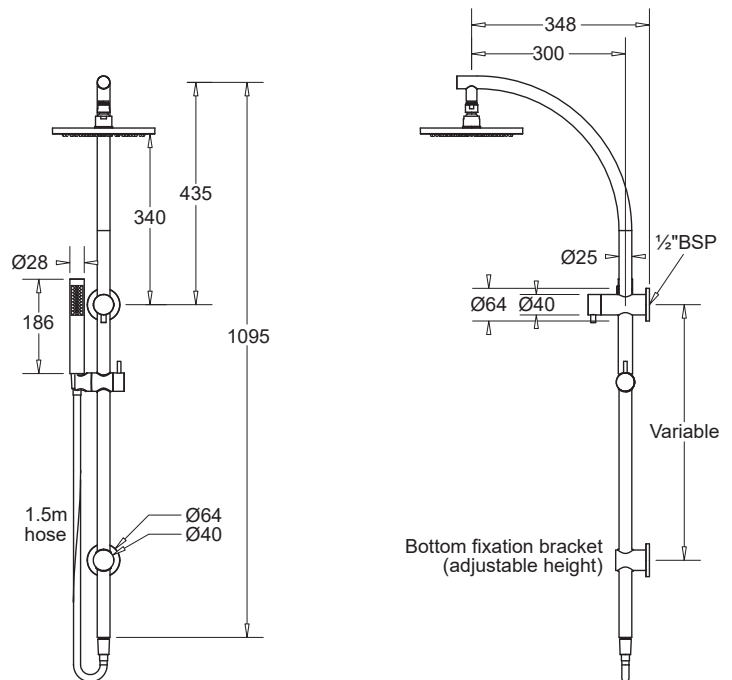

### FEATURES

- Minimalistic wall mounted design with pin lever function diverter
- Slim, lightweight shower wand with 1.5m hose
- 200mm diameter fixed overhead rose
- Concealed water inlet
- Durable construction
- Simple, secure fixing system
- Matching shower mixer available

### PRODUCT DIMENSIONS

Model	WELS Rating	Reg.
JTV21CH	WELS 3 Star, 8.5L/min.	S16051
JTV21EMB		S16053
JTV21EGM		S16052
JTV21PBB		S16051
JTV21PBN		S16051