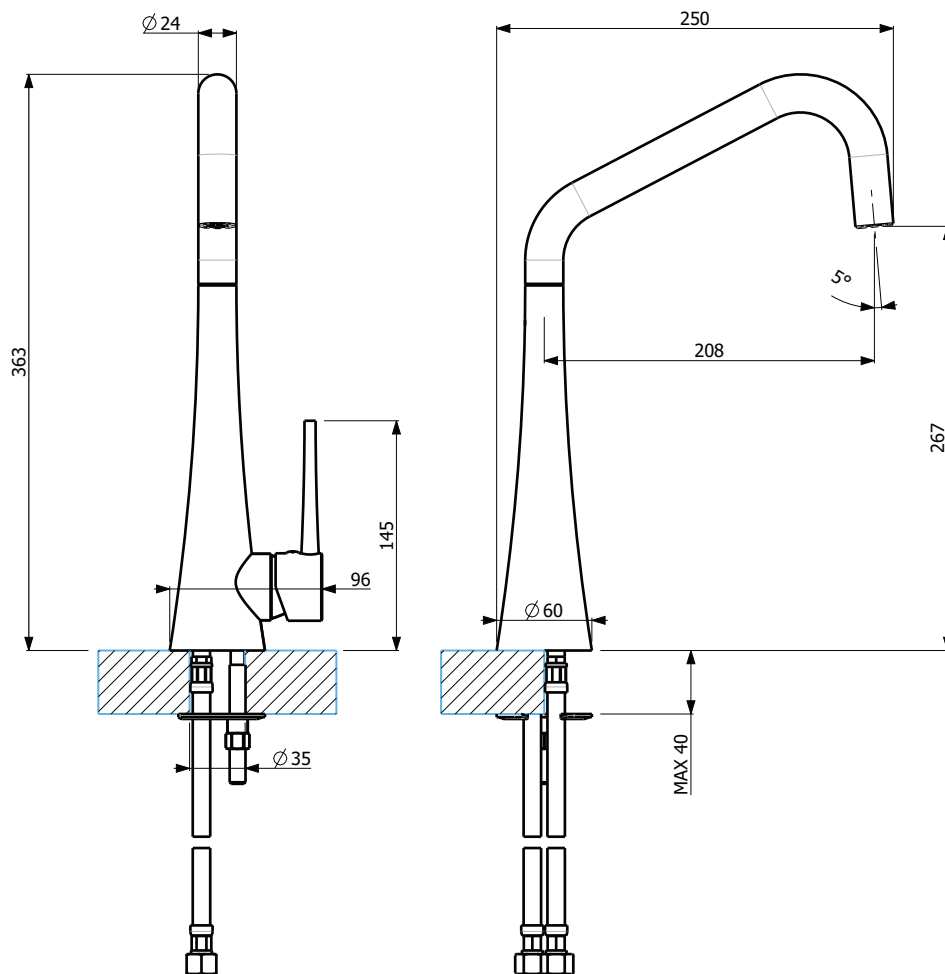

TINK

TINK KITCHEN MIXER

WELS Rating 4 Star 6.5L/min

WELS Registration #T10578 (Chrome) #T10578(v) (Finishes)

AVAILABLE IN

TINK
(CHROME)

TINK-B
(BLACK)

TINK-W
(WHITE)