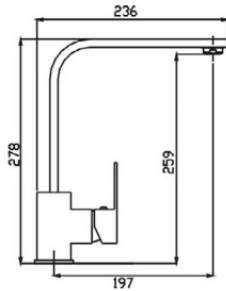

Impressions

Bathroomware

Tony Mixer Range

VTNK1 - Tony Sink Mixer Chrome
- WELS 5 STAR 6lpm Reg #T38423