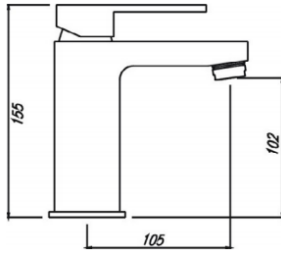

VTNB2 - Tony Basin Mixer Chrome
- WELS 5 STAR 6lpm Reg #T37332