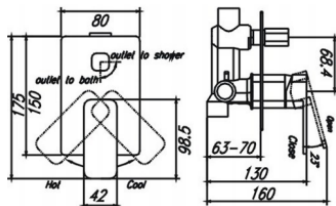

VTNW1 - Tony Wall Mixer Chrome

VTNWD1 - Tony Wall Divertor Mixer Chrome

Impressions Bathroomware reserves all rights to alter design, material and specifications without notice.
All dimensions given are approximate only and should be checked prior to installation.
Products are subject to intellectual property protection. Product colour as printing methods allow.
Copyright Impressions Bathroomware © 2021