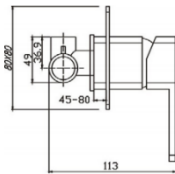

VTNW1 - Tony Wall Mixer Chrome

VTNWD1 - Tony Wall Divertor Mixer Chrome

Impressions Bathroomware reserves all rights to alter design, material and specifications without notice.
All dimensions given are approximate only and should be checked prior to installation.
Products are subject to intellectual property protection. Product colour as printing methods allow.
Copyright Impressions Bathroomware © 2021