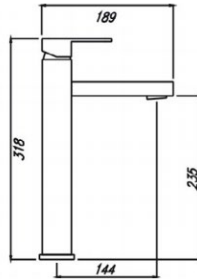

VTNB4 - Tony Hi Rise Basin Mixer Chrome
- WELS 5 STAR 6lpm Reg #T37335