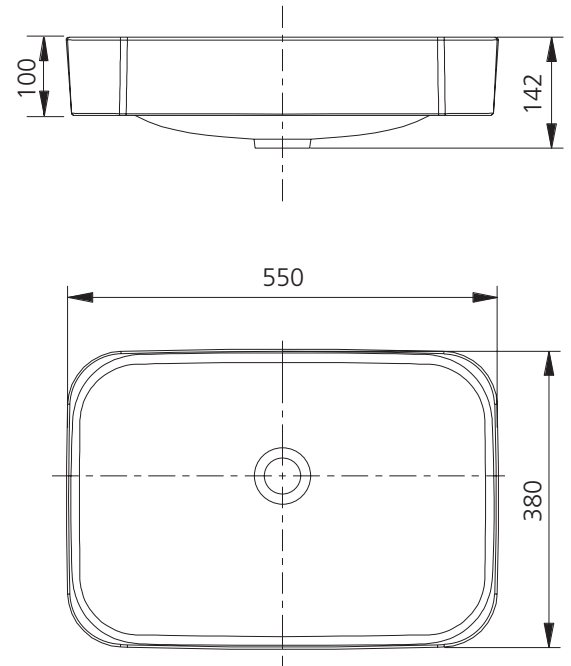

Vienna

VI7131

Counter Top Basin

All dimensions in mm

Specifications /

Tap holes	Not available
Waste outlet	Pop up waste sold separately (chrome, matte black or brushed nickel)
Overflow	Not available
Colour	White
Basin/bowl size	550W x 380H x 142D mm
Bowl capacity	14.0L
Material	Vitreous china
Installation	Semi-inset
Weight	12.0kg
Warranty	20 years replacement parts, 1 year labour (refer to oliveri.com.au)
Maintenance and care instructions	All surfaces should be cleaned with mild liquid detergent or soap and water. Do not use cream cleaners or citrus based cleaning products, as they are abrasive. Use of unsuitable cleaning agents may damage the surface. Any damage caused in this way will not be covered by warranty.