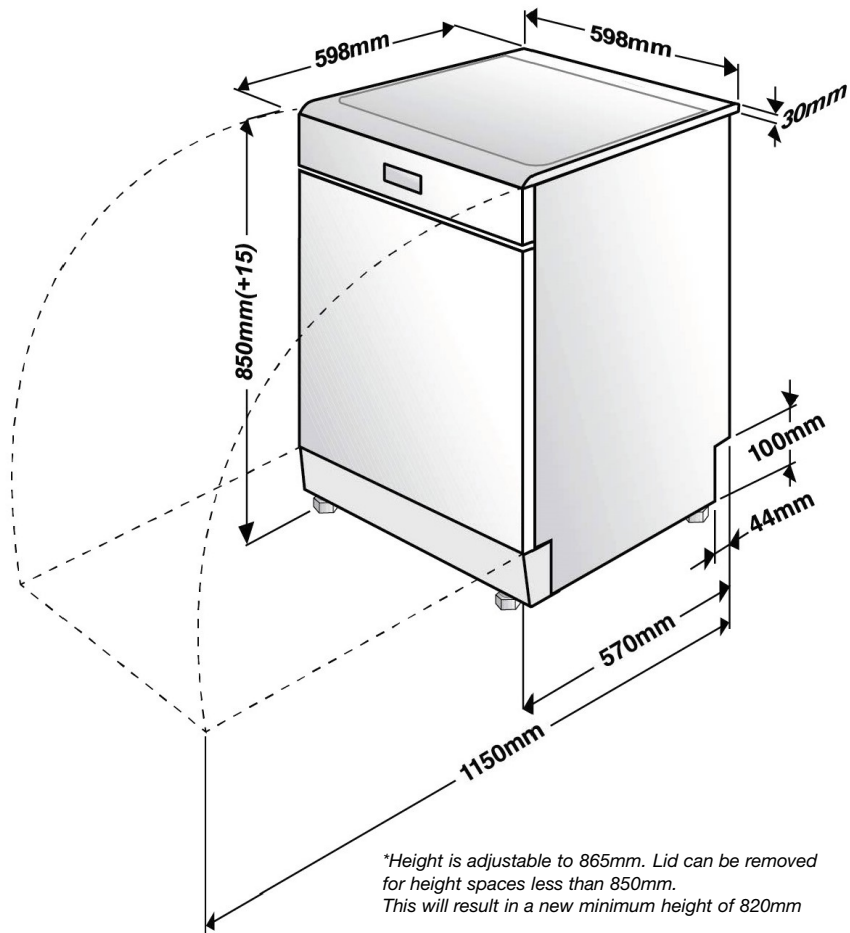

BDW16BS

60cm Freestanding Dishwasher

Baumatic®

FEATURES	
Finish	Stainless Steel
Place Settings	16
Display	Red LED
Controls	Electronic Touch
Cutlery Tray	Full Size
Upper Basket Type	3 Adjustable Levels (Fully Loaded)
Cutlery Basket	Included
No. of Spray Arms	3
Adjustable Plate Holders	3
Drying System	Closed Fan
Delay Start	Up To 24Hrs
Flood Protection	Overflow Sensor + Aquastop
Rinse Aid Indicator	Yes
Internal Tub Material	Stainless Steel
Filter Type	3 Stage

BDW16BS

60cm Freestanding Dishwasher

Baumatic®

*Height is adjustable to 865mm. Lid can be removed for height spaces less than 850mm. This will result in a new minimum height of 820mm

SPECIFICATIONS

Electrical Connection	10A Plug
Power	220 – 240V / 50Hz
Total Wattage	2100W
Heating Element	1800W
Motor	BLDC
Energy Rating	4 Stars
Water Rating	4.5 Stars
Noise Level	43dBA

DIMENSIONS (W X H X D)

Product Boxed (mm)	657 x 897 x 674
Product Un-boxed (mm)	598 x 850 – 865 x 598
Cut-Out (mm)	600 x 855 – 870 x 600

WEIGHT

Product Boxed (kg)	54.7
Product Un-boxed (kg)	50.8

WARRANTY

Product	2 Years Parts and Labour
Brushless Motor	5 Years Parts Only