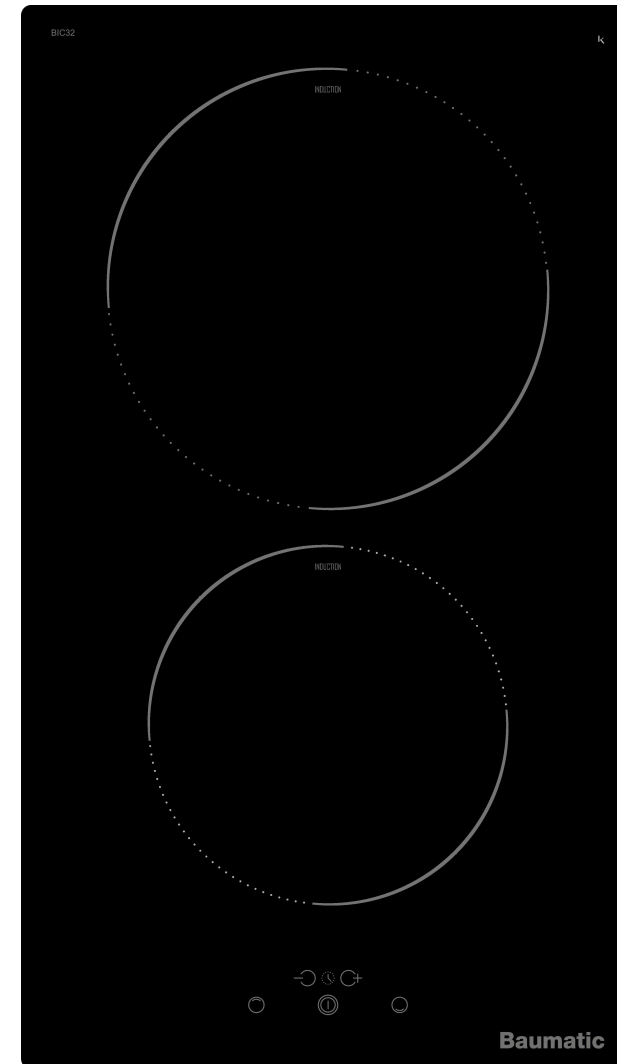

BIC32

30cm Induction Cooktop

Features

- 2 cooking zones
- 9 stage power setting
- Frameless ceramic glass surface
- Touch control operation
- 2 independent induction generators
- Residual heat indicators
- Electronic timer
- Egg Timer
- Automatic pan detection
- Safety lock

Zone Power Output (kW)

2.3kW (booster 3.0kW) induction zone,
Ø 215mm

1.4kW (booster 2.0kW) induction zone,
Ø 175mm

Standard Accessories

Ceramic scraper

Made in Europe

Total height including
minimum ventilation
void requirement