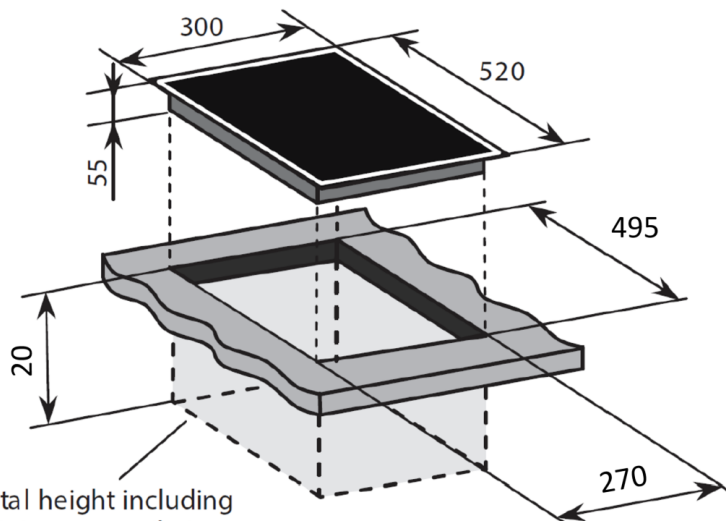

BIC32

30cm Induction Cooktop

Features

- 2 cooking zones
- 9 stage power setting
- Frameless ceramic glass surface
- Touch control operation
- 2 independent induction generators
- Residual heat indicators
- Electronic timer
- Egg Timer
- Automatic pan detection
- Safety lock

Zone Power Output (kW)

2.3kW (booster 3.0kW) induction zone,
Ø 215mm

1.4kW (booster 2.0kW) induction zone,
Ø 175mm

Standard Accessories

Ceramic scraper

Made in Europe

Total height including
minimum ventilation
void requirement