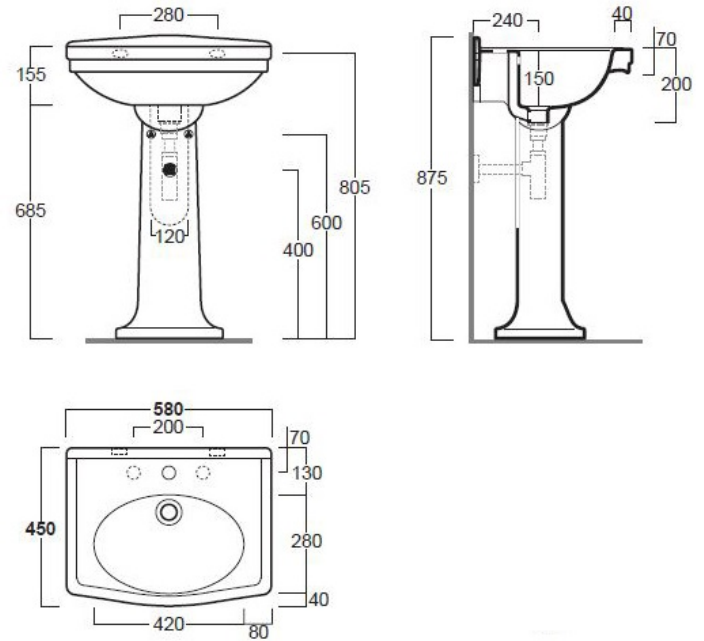

Claremont 58 x 45 Basin & Pedestal

TRADITIONAL & HAMPTONS STYLE SPECIALISTS

BATHROOM | KITCHEN | LAUNDRY

Specifications

- Material: double glazed fine fireclay
- Requires Waste: 32mm with overflow
- Tap Holes Available: One or Three
- Mounting options: On pedestal, wall hung
- Finish: White gloss