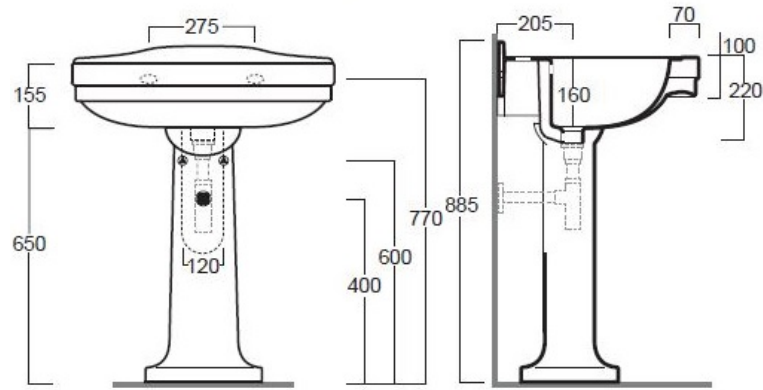

Claremont 68 x 51 Basin & Pedestal

Specifications

- Material: double glazed fine fireclay
- Requires Waste: 32mm with overflow
- Tap Holes Available: One or Three
- Mounting options: On pedestal, wall hung
- Finish: White gloss