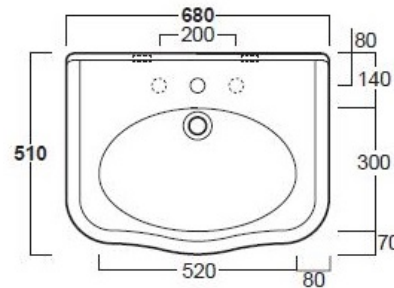

Claremont 68 x 51 Basin & Pedestal

Specifications

- Material: double glazed fine fireclay
- Requires Waste: 32mm with overflow
- Tap Holes Available: One or Three
- Mounting options: On pedestal, wall hung
- Finish: White gloss