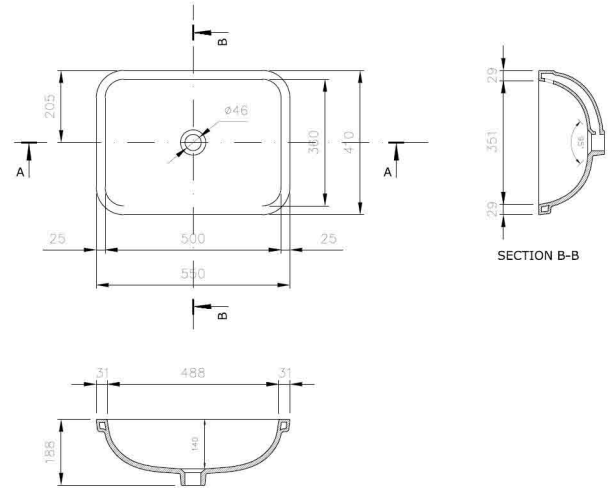

Fino 55 x 41 Under Counter Basin - Matte White

Code: FI5501UCB-MW

TRADITIONAL & HAMPTONS STYLE SPECIALISTS

Specifications

- Material: Fine fireclay
- Finish: Matte White
- Requires waste: 32mm with overflow
- Tap Holes Available: None
- Mounting options: Under Counter