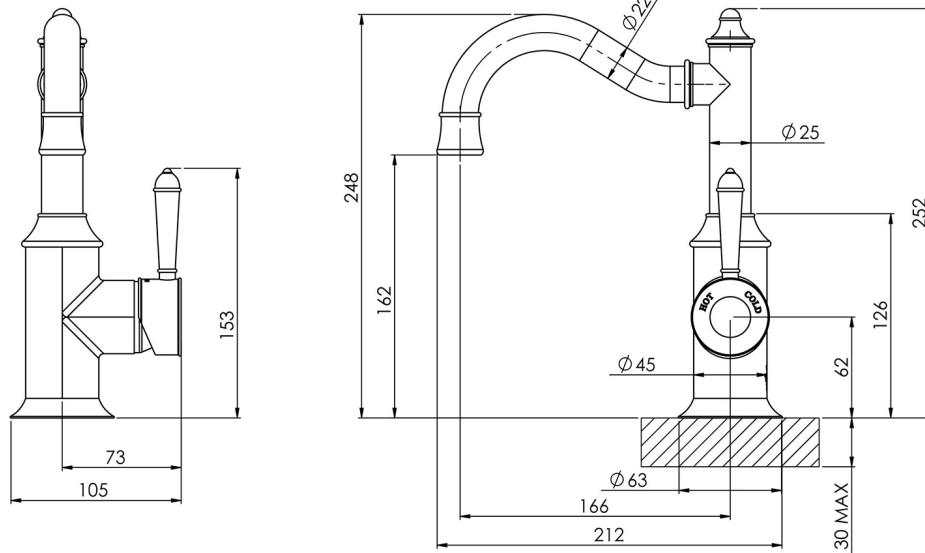

NOSTALGIA

NOSTALGIA BASIN MIXER 160MM SHEPHERDS CROOK

SPECIFICATIONS

AVAILABLE IN

NS748 CHR
Chrome

NS748-40
Brushed Nickel

NS748-33
Antique Black

NS748-62
Chrome / Natural White

Please visit <https://www.phoenixtapware.com.au/warranty> to view the full warranty

While we aim to ensure the specifications shown are correct at time of printing, Phoenix Tapware reserves the right to make modifications without prior notice. Always use the physical product measurements for mark-ups and roughing-in as the line drawing shown may differ from the actual product over time. All measurements are shown in millimetres. Colours may vary from image shown.