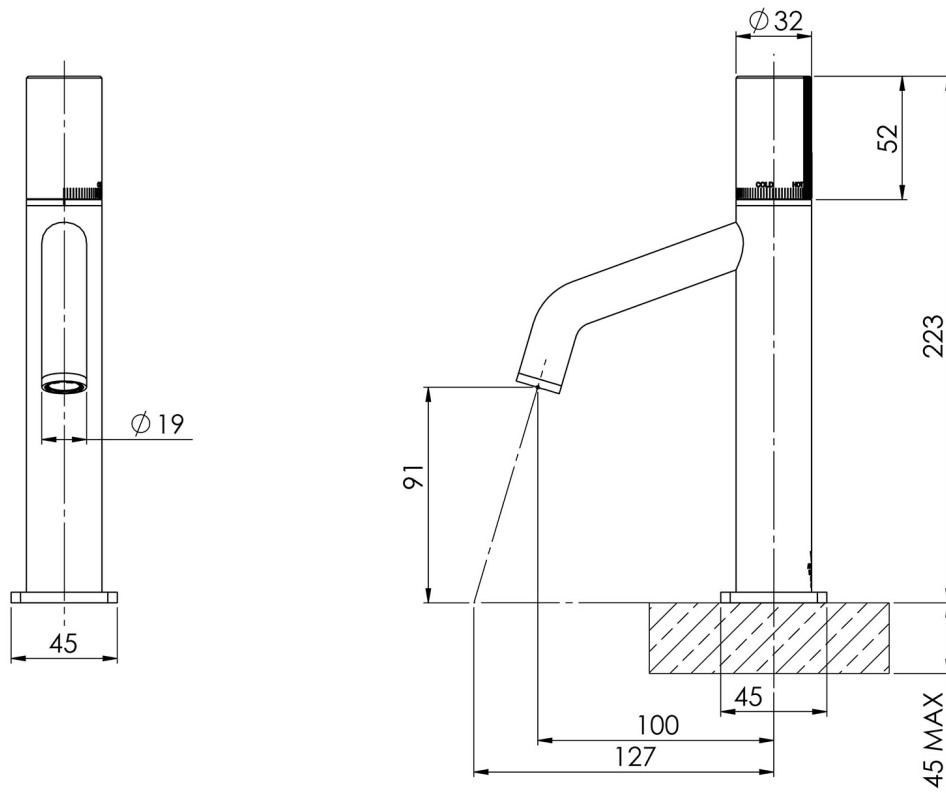

## SPECIFICATIONS

Please visit <https://www.phoenixtapware.com.au/warranty> to view the full warranty

While we aim to ensure the specifications shown are correct at time of printing, Phoenix Tapware reserves the right to make modifications without prior notice. Always use the physical product measurements for mark-ups and roughing-in as the line drawing shown may differ from the actual product over time. All measurements are shown in millimetres. Colours may vary from image shown.