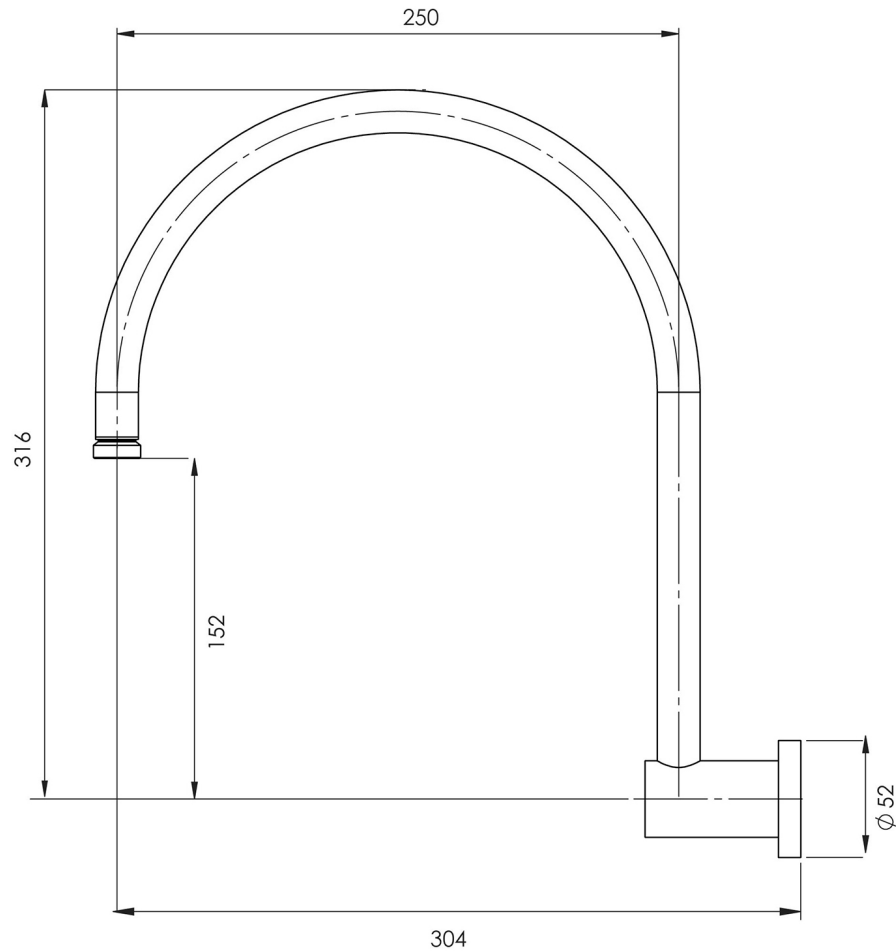

VIVID

VIVID HIGH-RISE SHOWER ARM

SPECIFICATIONS

AVAILABLE IN

V754 CHR
Chrome

INFORMATION

Temperature Rating
1 - 75°C

Pressure Rating
150 - 500kPa