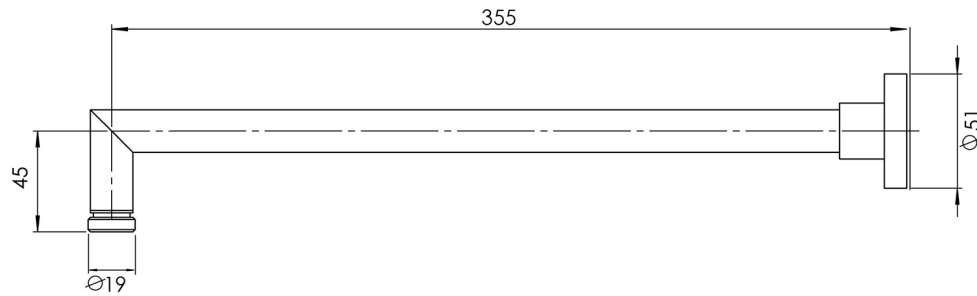

VIVID

VIVID SHOWER ARM

SPECIFICATIONS

AVAILABLE IN

V6001-00
Chrome

INFORMATION

Temperature Rating
1 - 75°C

Pressure Rating
150 - 500kPa

MAINTENANCE AND CARE:

- All surfaces should be cleaned with mild liquid detergent or soap and water.
- Do not use cream cleaners or citrus based cleaning products, as they are abrasive.
- Use of unsuitable cleaning agents may damage the surface.
- Any damage caused in this way will not be covered by warranty.

Please visit <https://www.phoenixtapware.com.au/warranty> to view the full warranty

While we aim to ensure the specifications shown are correct at time of printing, Phoenix Tapware reserves the right to make modifications without prior notice. Always use the physical product measurements for mark-ups and roughing-in as the line drawing shown may differ from the actual product over time. All measurements are shown in millimetres. Colours may vary from image shown.

Ph: +61 3 9780 4200
28/02/2023
phoenixtapware.com.au