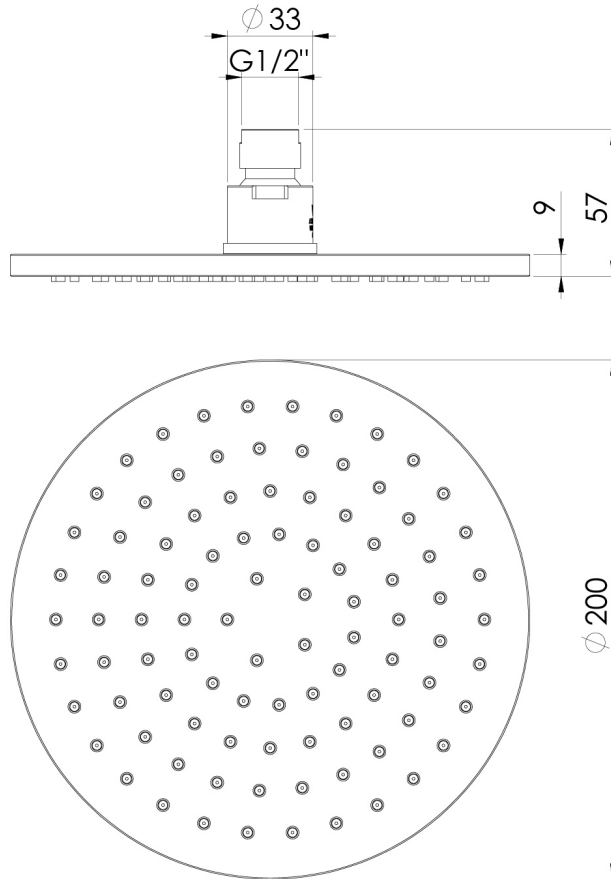

VIVID

VIVID SHOWER ROSE 200MM ROUND

SPECIFICATIONS

AVAILABLE IN

V5001-00
Chrome

INFORMATION

Temperature Rating
1 - 75°C

Pressure Rating
150 - 500kPa

Please visit <https://www.phoenixtapware.com.au/warranty> to view the full warranty

While we aim to ensure the specifications shown are correct at time of printing, Phoenix Tapware reserves the right to make modifications without prior notice. Always use the physical product measurements for mark-ups and roughing-in as the line drawing shown may differ from the actual product over time. All measurements are shown in millimetres. Colours may vary from image shown.