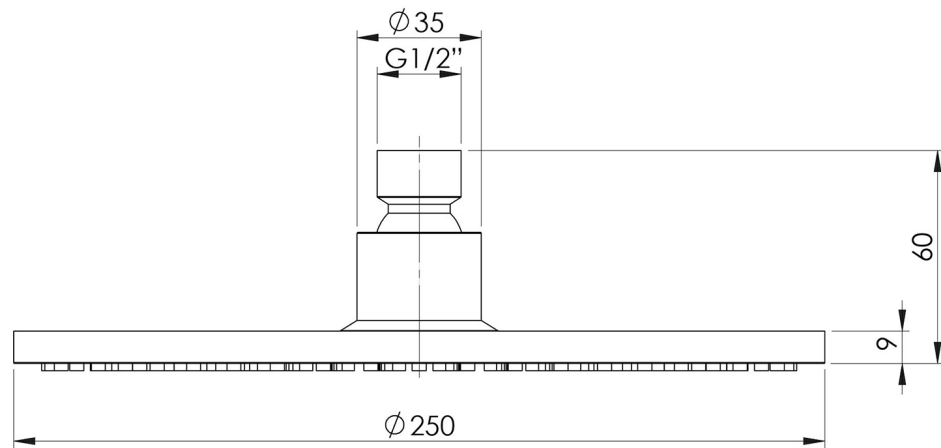

VIVID

VIVID SHOWER ROSE 250MM ROUND

SPECIFICATIONS

AVAILABLE IN

V531 CHR
Chrome

INFORMATION

Temperature Rating
1 - 75°C

Pressure Rating
150 - 500kPa

MAINTENANCE AND CARE:

- All surfaces should be cleaned with mild liquid detergent or soap and water.
- Do not use cream cleaners or citrus based cleaning products, as they are abrasive.
- Use of unsuitable cleaning agents may damage the surface.
- Any damage caused in this way will not be covered by warranty.

Please visit <https://www.phoenixtapware.com.au/warranty> to view the full warranty