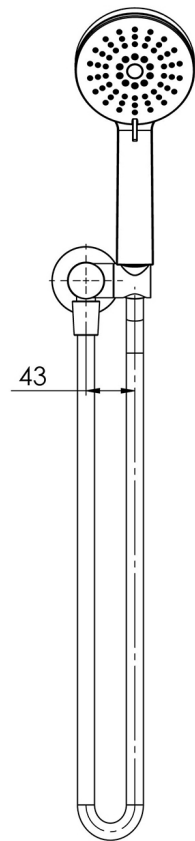

VIVID SLIMLINE

VIVID SLIMLINE HAND SHOWER

SPECIFICATIONS

AVAILABLE IN

VS6630-31
Brushed Carbon

VS6630-12
Brushed Gold

VS6630-40
Brushed Nickel

VS6630-10
Matte Black

VS6630-00
Chrome

INFORMATION

Temperature Rating
1 - 75°C

Pressure Rating
150 - 500kPa

MAINTENANCE AND CARE:

- All surfaces should be cleaned with mild liquid detergent or soap and water.
- Do not use cream cleaners or citrus based cleaning products, as they are abrasive.
- Use of unsuitable cleaning agents may damage the surface.
- Any damage caused in this way will not be covered by warranty.

Please visit <https://www.phoenixtapware.com.au/warranty> to view the full warranty

While we aim to ensure the specifications shown are correct at time of printing, Phoenix Tapware reserves the right to make modifications without prior notice. Always use the physical product measurements for mark-ups and roughing-in as the line drawing shown may differ from the actual product over time. All measurements are shown in millimetres. Colours may vary from image shown.