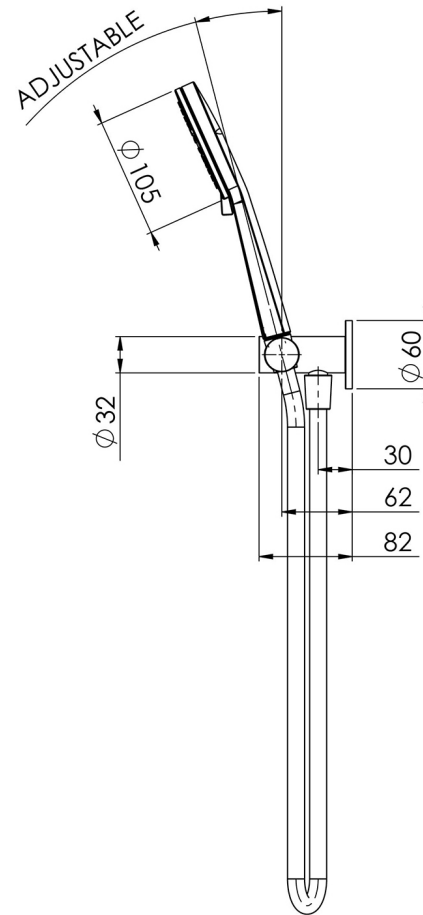

VIVID SLIMLINE

VIVID SLIMLINE HAND SHOWER

SPECIFICATIONS

AVAILABLE IN

VS6630-31
Brushed Carbon

VS6630-12
Brushed Gold

VS6630-40
Brushed Nickel

VS6630-10
Matte Black

VS6630-00
Chrome

INFORMATION

Temperature Rating
1 - 75°C

Pressure Rating
150 - 500kPa

MAINTENANCE AND CARE:

- All surfaces should be cleaned with mild liquid detergent or soap and water.
- Do not use cream cleaners or citrus based cleaning products, as they are abrasive.
- Use of unsuitable cleaning agents may damage the surface.
- Any damage caused in this way will not be covered by warranty.

Please visit <https://www.phoenixtapware.com.au/warranty> to view the full warranty

While we aim to ensure the specifications shown are correct at time of printing, Phoenix Tapware reserves the right to make modifications without prior notice. Always use the physical product measurements for mark-ups and roughing-in as the line drawing shown may differ from the actual product over time. All measurements are shown in millimetres. Colours may vary from image shown.