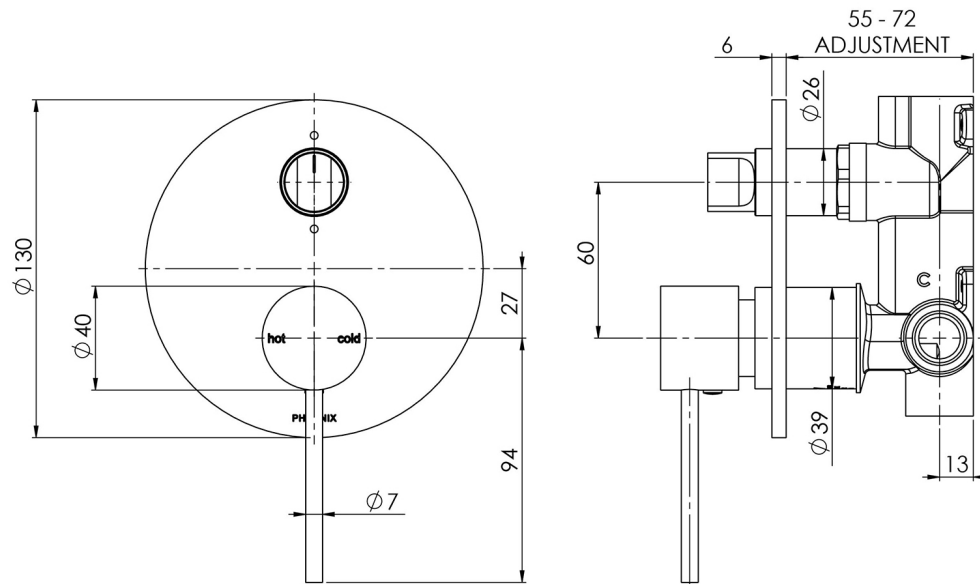

VIVID SLIMLINE

VIVID SLIMLINE SHOWER / BATH DIVERTER MIXER

SPECIFICATIONS

AVAILABLE IN

VS791 CHR
Chrome

VS791 BN
Brushed Nickel

VS791 GM
Gun Metal

VS791-31
Brushed Carbon

Please visit <https://www.phoenixtapware.com.au/warranty> to view the full warranty

While we aim to ensure the specifications shown are correct at time of printing, Phoenix Tapware reserves the right to make modifications without prior notice. Always use the physical product measurements for mark-ups and roughing-in as the line drawing shown may differ from the actual product over time. All measurements are shown in millimetres. Colours may vary from image shown.