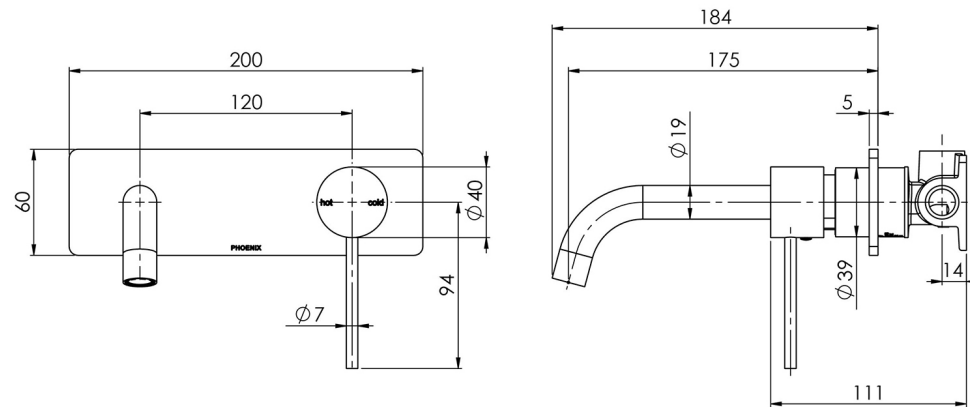

VIVID SLIMLINE

VIVID SLIMLINE WALL BASIN MIXER SET 180MM CURVED

SPECIFICATIONS

AVAILABLE IN

VS785-31
Brushed Carbon

VS785-12
Brushed Gold

VS785 BN
Brushed Nickel

VS785 GM
Gun Metal

VS785 MB
Matte Black

VS785 CHR
Chrome

INFORMATION

Temperature Rating
1 - 75°C

Pressure Rating
150 - 500kPa

MAINTENANCE AND CARE:

- All surfaces should be cleaned with mild liquid detergent or soap and water.
- Do not use cream cleaners or citrus based cleaning products, as they are abrasive.
- Use of unsuitable cleaning agents may damage the surface.
- Any damage caused in this way will not be covered by warranty.

Please visit <https://www.phoenixtapware.com.au/warranty> to view the full warranty

While we aim to ensure the specifications shown are correct at time of printing, Phoenix Tapware reserves the right to make modifications without prior notice. Always use the physical product measurements for mark-ups and roughing-in as the line drawing shown may differ from the actual product over time. All measurements are shown in millimetres. Colours may vary from image shown.