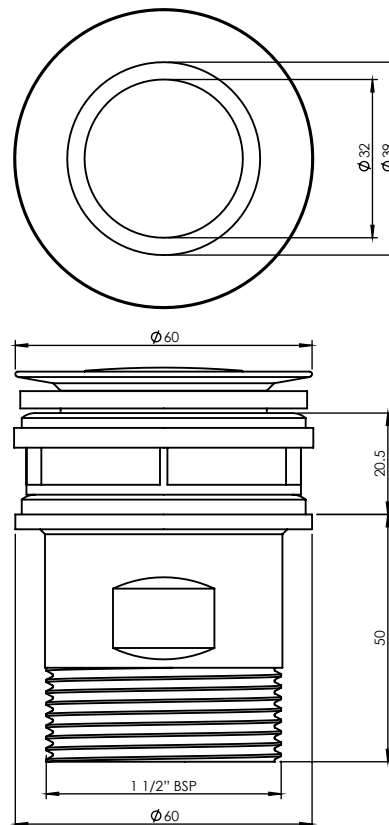

BASIN POP DOWN[®] 40mm CONNECTION

PLUG & WASTES

- ✔ Suits basins with 32mm or 40mm outlet with or without overflow
- ✔ Innovative quick remove cartridge
- ✔ Lifetime replacement guarantee on cartridge
- ✔ World Wide Patents Granted or Pending

CODE	OUTLET SIZE	FINISH	CTN QTY
21801.01	40mm	Chrome	32

Available Finishes