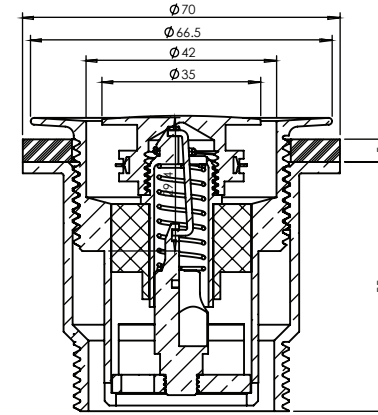

# BATH POP DOWN® 40mm

PLUG & WASTES

- ✔ Suits bath with 40mm outlet. No Overflow
- ✔ Innovative quick remove cartridge
- ✔ Lifetime replacement guarantee on cartridge
- ✔ World Wide Patents Granted or Pending

CODE	OUTLET SIZE	FINISH	CTN QTY
21811.01	40mm	Chrome	36