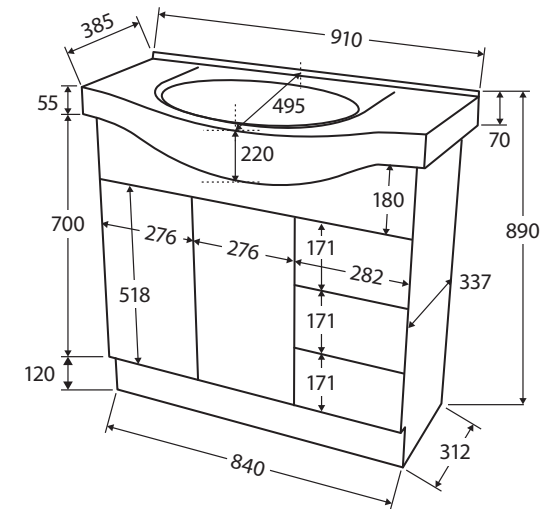

Antonio 900 VANITY

Features

- Gloss white ceramic, semi-recessed basin-top
- Requires 32 mm waste, with overflow (not included)
- 12 o'clock tap hole as standard
- 2-pac, gloss white finish on cabinet
- Soft-close doors
- Full extension drawer runners
- 16 mm thick backing board and drawer bases

1 Tap Hole, Solid
Doors, Left Drawers

90EKWL

3 Tap Holes, Solid
Doors, Left Drawers

90EKWL-3

1 Tap Hole, Glass
Doors, Left Drawers

90EKGL

3 Tap Holes, Glass
Doors, Left Drawers

90EKGL-3

1 Tap Hole, Solid
Doors, Right Drawers

90EKWR

3 Tap Holes, Solid
Doors, Right Drawers

90EKWR-3

1 Tap Hole, Glass
Doors, Right Drawers

90EKGR

3 Tap Holes, Glass
Doors, Right Drawers

90EKGR-3

While we aim to ensure specifications are correct at the time of publication, Fienza reserves the right to make modifications without prior notice. Physical colour may vary from image shown. All measurements are shown in millimetres. Always use physical product measurements for mark-ups and roughing-in as the technical drawing may differ from actual product received. Tapware not included.