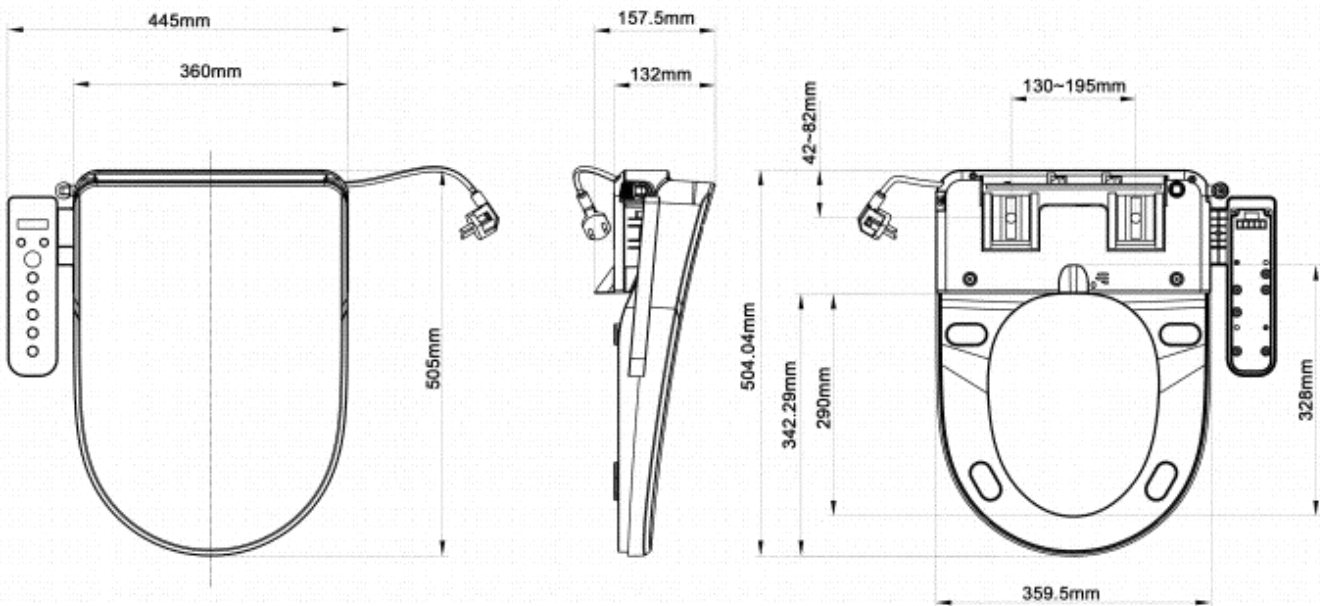

WARRANTY

2 years including the labour

Please refer to Warranty Page for full Terms and Conditions

BS45-Medina