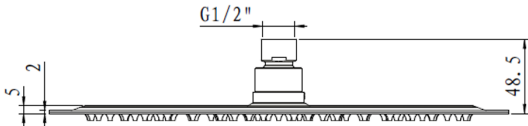

SHOWER HEAD RAINFALL 'STAINLESS' – ROUND

Colour Options:

Bella Vista

Bella Vista

PRODUCT INFORMATION

Head Sizes Available:

- 200mm x 3mm
- 250mm x 3mm
- 300mm x 3mm
- 400mm x 3mm

WELS

- Water rating – 3 star
- 9 litres per minute
- Registration Number: S14170/ S13515/ S13516/ S13517

FINISH

Chrome

Black

Brushed Nickel

Gun Metal

Brushed Gold

MAINTENANCE AND CARE