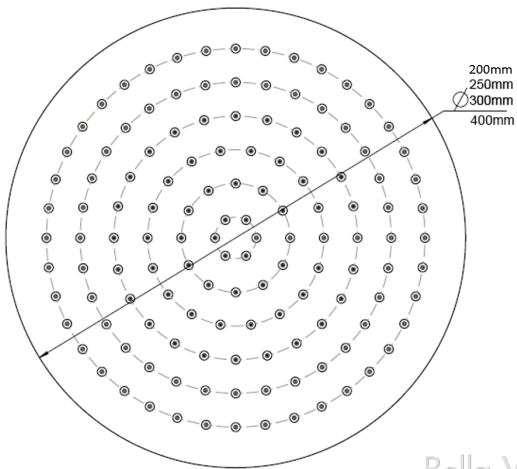

SHOWER HEAD RAINFALL 'STAINLESS' – ROUND

Colour Options:

Bella Vista

Bella Vista

PRODUCT INFORMATION

Head Sizes Available:

- 200mm x 3mm
- 250mm x 3mm
- 300mm x 3mm
- 400mm x 3mm

WELS

- Water rating – 3 star
- 9 litres per minute
- Registration Number: S14170/ S13515/ S13516/ S13517

FINISH

Chrome

Black

Brushed Nickel

Gun Metal

Brushed Gold

MAINTENANCE AND CARE