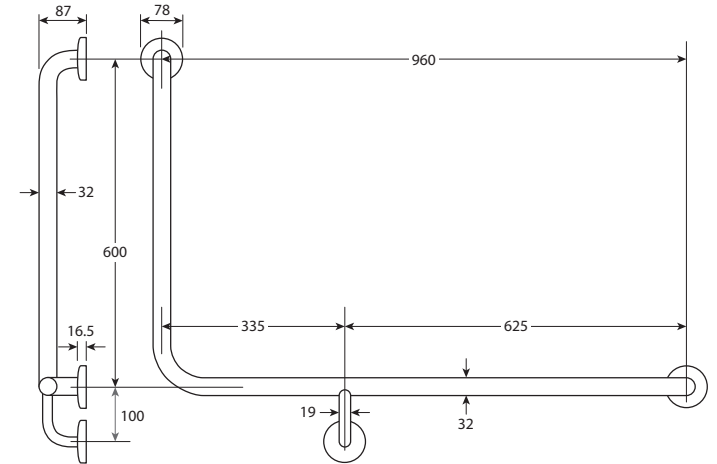

90° Accessible RIGHT-HAND GRAB RAIL

Features

- Can be installed to comply with AS1428.1
- Made from 304 stainless steel
- Concealed fixings
- Includes rubber hygiene seals and wall mounting screws

Available in

While we aim to ensure specifications are correct at the time of publication, Fienza reserves the right to make modifications without prior notice. Physical colour may vary from image shown. All measurements are shown in millimetres. Always use physical product measurements for mark-ups and roughing-in as the technical drawing may differ from actual product received.