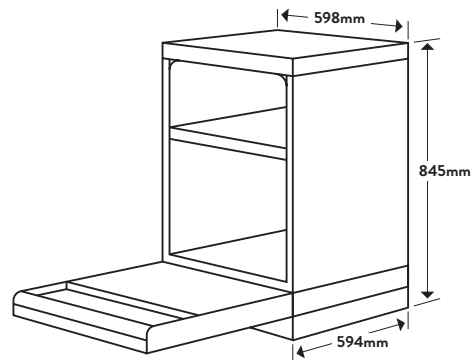

## Dimensions/Weight

Overall Dimensions (mm): 845(h) x 598(w) x 594(d)  
Weight: 47kg

### Style

Dishwasher Type: Freestanding  
Category Size: 60cm