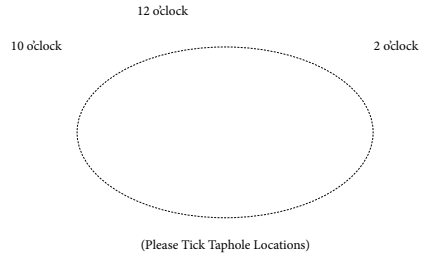

## Basin

Name: \_\_\_\_\_

Code: \_\_\_\_\_

Colour: \_\_\_\_\_

Style (please select):

- Above-Counter
  - Semi-Inset
- (Select ADP basins only)

## Tap Hole Location

- 0 Tapholes
- 1 Taphole
- 3 Tapholes