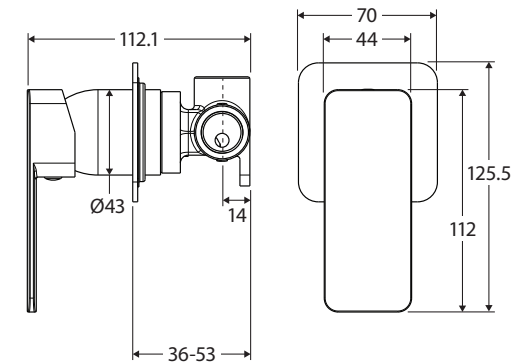

Tono®

WALL MIXER

SMALL SQUARE PLATE

Features

- Designed for shower and bath
- High quality European cartridge (35 mm)
- Made from eco-friendly lead-free brass*
- WELS rating not required

Please note: This product may have a visible Fienza or Watermark logo.

*Defined as containing less than 0.25% lead.

Available in

Chrome
233101-4

Electroplated
Matte Black
233101B-4

PVD
Brushed Nickel
233101BN-4

PVD
Gun Metal
233101GM-4

PVD
Urban Brass
233101UB-4

Cleaning & Care

- Regularly clean with mild soapy water using a microfibre cloth.
- In highly polluted or coastal locations, we recommend cleaning 2-3 times per week.
- Do not use harsh detergents, bleach, cream cleansers or citrus based cleaners. These substances are abrasive and will damage the surface.
- Do not use undue pressure and wipe in one direction only.

While we aim to ensure specifications are correct at the time of publication, Fienza reserves the right to make modifications without prior notice. Physical colour may vary from image shown. All measurements are shown in millimetres. Always use physical product measurements for mark-ups and roughing-in as the technical drawing may differ from actual product received.