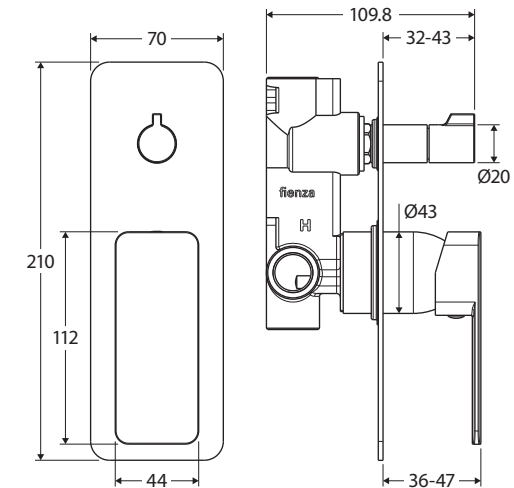

Tono® WALL DIVERTER MIXER LARGE SQUARE PLATE

Features

- Designed for shower and bath
- High quality European cartridge (35 mm)
- Made from eco-friendly lead-free brass*
- WELS rating not required

Please note: This product may have a visible Fienza or Watermark logo.

*Defined as containing less than 0.25% lead.

Available in

Chrome
233102

Electroplated
Matte Black
233102B

PVD
Brushed Nickel
233102BN

PVD
Gun Metal
233102GM

PVD
Urban Brass
233102UB

Cleaning & Care

- Regularly clean with mild soapy water using a microfibre cloth.
- In highly polluted or coastal locations, we recommend cleaning 2-3 times per week.
- Do not use harsh detergents, bleach, cream cleansers or citrus based cleansers. These substances are abrasive and will damage the surface.
- Do not use undue pressure and wipe in one direction only.

While we aim to ensure specifications are correct at the time of publication, Fienza reserves the right to make modifications without prior notice. Physical colour may vary from image shown. All measurements are shown in millimetres. Always use physical product measurements for mark-ups and roughing-in as the technical drawing may differ from actual product received.