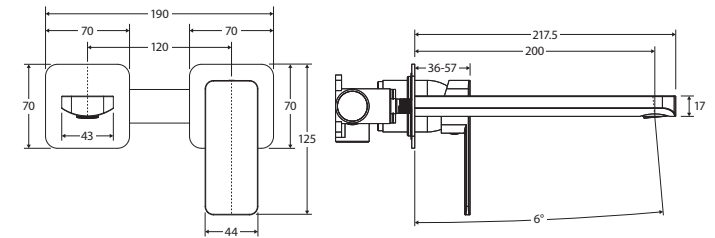

Tono®

BASIN/BATH WALL MIXER SET

SMALL SQUARE PLATES 200MM OUTLET

Features

- Soft square outlet
- Swivel basin aerator
- Free-flow aerator included for bath installation
- High quality European cartridge (35 mm)
- Made from eco-friendly lead-free brass*
- **WELS 6 Star rated, 4.5L/min when installed over basin**

*Defined as containing less than 0.25% lead.

Available in

Chrome 233104-200	Electroplated Matte Black 233104B-200	PVD Brushed Nickel 233104BN-200
PVD Gun Metal 233104GM-200	PVD Urban Brass 233104UB-200	

Cleaning & Care

- Regularly clean with mild soapy water using a microfibre cloth.
- In highly polluted or coastal locations, we recommend cleaning 2-3 times per week.
- Do not use harsh detergents, bleach, cream cleansers or citrus based cleaners. These substances are abrasive and will damage the surface.
- Do not use undue pressure and wipe in one direction only.

Please note: This product may have a visible Fienza or Watermark logo.

While we aim to ensure specifications are correct at the time of publication, Fienza reserves the right to make modifications without prior notice. Physical colour may vary from image shown. All measurements are shown in millimetres. Always use physical product measurements for mark-ups and roughing-in as the technical drawing may differ from actual product received.