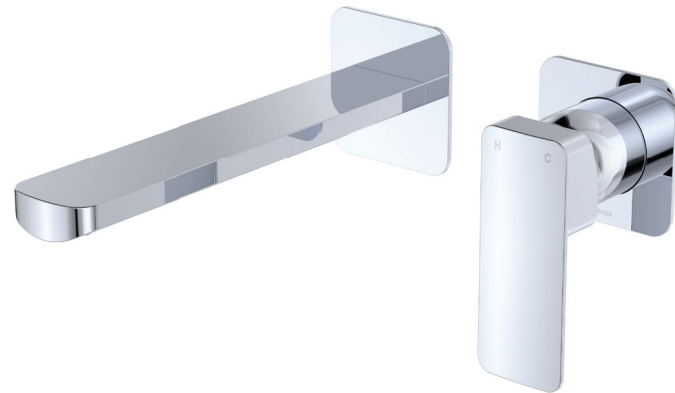

Tono®

BASIN/BATH WALL MIXER SET

SMALL SQUARE PLATES 200MM OUTLET

Features

- Soft square outlet
- Swivel basin aerator
- Free-flow aerator included for bath installation
- High quality European cartridge (35 mm)
- Made from eco-friendly lead-free brass*
- **WELS 6 Star rated, 4.5L/min when installed over basin**

*Defined as containing less than 0.25% lead.

Available in

Chrome 233104-200	Electroplated Matte Black 233104B-200	PVD Brushed Nickel 233104BN-200
PVD Gun Metal 233104GM-200	PVD Urban Brass 233104UB-200	

Cleaning & Care

- Regularly clean with mild soapy water using a microfibre cloth.
- In highly polluted or coastal locations, we recommend cleaning 2-3 times per week.
- Do not use harsh detergents, bleach, cream cleansers or citrus based cleaners. These substances are abrasive and will damage the surface.
- Do not use undue pressure and wipe in one direction only.

Please note: This product may have a visible Fienza or Watermark logo.

While we aim to ensure specifications are correct at the time of publication, Fienza reserves the right to make modifications without prior notice. Physical colour may vary from image shown. All measurements are shown in millimetres. Always use physical product measurements for mark-ups and roughing-in as the technical drawing may differ from actual product received.