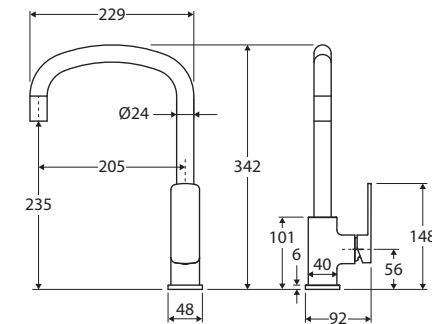

Tono® SINK MIXER

Features

- Designed for kitchen and laundry
- Extended arch outlet
- Swivel function
- High quality European cartridge (25 mm)
- PEX split-resistant hoses
- Made from eco-friendly lead-free brass*
- **WELS 6 Star rated, 4.5L/min**

Please note: This product may have a visible Fienza or Watermark logo.

*Defined as containing less than 0.25% lead.

Available in

Chrome
233105

Electroplated
Matte Black
233105B

PVD
Brushed Nickel
233105BN

PVD
Gun Metal
233105GM

PVD
Urban Brass
233105UB

Cleaning & Care

- Regularly clean with mild soapy water using a microfibre cloth.
- In highly polluted or coastal locations, we recommend cleaning 2-3 times per week.
- Do not use harsh detergents, bleach, cream cleansers or citrus based cleaners. These substances are abrasive and will damage the surface.
- Do not use undue pressure and wipe in one direction only.

While we aim to ensure specifications are correct at the time of publication, Fienza reserves the right to make modifications without prior notice. Physical colour may vary from image shown. All measurements are shown in millimetres. Always use physical product measurements for mark-ups and roughing-in as the technical drawing may differ from actual product received.