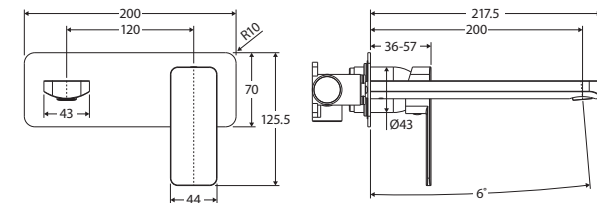

Tono®

BASIN/BATH WALL MIXER SET

LARGE SQUARE PLATE 200MM OUTLET

Features

- Soft square outlet
- Swivel basin aerator
- Free-flow aerator included for bath installation
- High quality European cartridge (35 mm)
- Made from eco-friendly lead-free brass*
- **WELS 6 Star rated, 4.5L/min when installed over basin**

*Defined as containing less than 0.25% lead.

Available in

 Chrome 233106-200	 Electroplated Matte Black 233106B-200	 PVD Brushed Nickel 233106BN-200
 PVD Gun Metal 233106GM-200	 PVD Urban Brass 233106UB-200	

Cleaning & Care

- Regularly clean with mild soapy water using a microfibre cloth.
- In highly polluted or coastal locations, we recommend cleaning 2-3 times per week.
- Do not use harsh detergents, bleach, cream cleansers or citrus based cleaners. These substances are abrasive and will damage the surface.
- Do not use undue pressure and wipe in one direction only.

Please note: This product may have a visible Fienza or Watermark logo.

While we aim to ensure specifications are correct at the time of publication, Fienza reserves the right to make modifications without prior notice. Physical colour may vary from image shown. All measurements are shown in millimetres. Always use physical product measurements for mark-ups and roughing-in as the technical drawing may differ from actual product received.