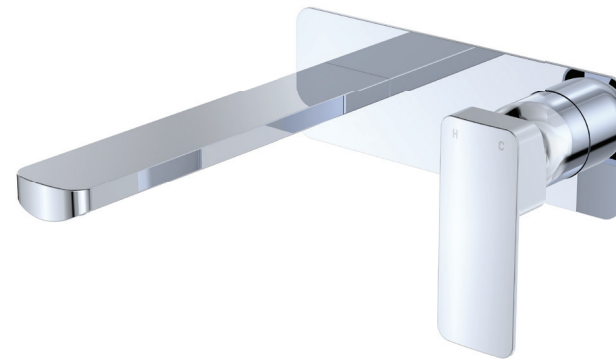

Tono®

BASIN/BATH WALL MIXER SET

LARGE SQUARE PLATE 200MM OUTLET

Features

- Soft square outlet
- Swivel basin aerator
- Free-flow aerator included for bath installation
- High quality European cartridge (35 mm)
- Made from eco-friendly lead-free brass*
- **WELS 6 Star rated, 4.5L/min when installed over basin**

*Defined as containing less than 0.25% lead.

Available in

- | | | |
|--|--|--|
| 
Chrome
233106-200 | 
Electroplated
Matte Black
233106B-200 | 
PVD
Brushed Nickel
233106BN-200 |
| 
PVD
Gun Metal
233106GM-200 | 
PVD
Urban Brass
233106UB-200 | |