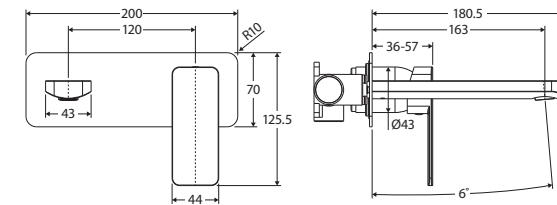

Tono®
BASIN/BATH
WALL MIXER SET
LARGE SQUARE PLATE
160MM OUTLET

Features

- Soft square outlet
- Swivel basin aerator
- Free-flow aerator included for bath installation
- High quality European cartridge (35 mm)
- Made from eco-friendly lead-free brass*
- **WELS 6 Star rated, 4.5L/min when installed over basin**

*Defined as containing less than 0.25% lead.

Available in

Chrome
233106

Electroplated
Matte Black
233106B

PVD
Brushed Nickel
233106BN

PVD
Gun Metal
233106GM

PVD
Urban Brass
233106UB

Cleaning & Care

- Regularly clean with mild soapy water using a microfibre cloth.
- In highly polluted or coastal locations, we recommend cleaning 2-3 times per week.
- Do not use harsh detergents, bleach, cream cleansers or citrus based cleaners. These substances are abrasive and will damage the surface.
- Do not use undue pressure and wipe in one direction only.

Please note: This product may have a visible Fienza or Watermark logo.

While we aim to ensure specifications are correct at the time of publication, Fienza reserves the right to make modifications without prior notice. Physical colour may vary from image shown. All measurements are shown in millimetres. Always use physical product measurements for mark-ups and roughing-in as the technical drawing may differ from actual product received.