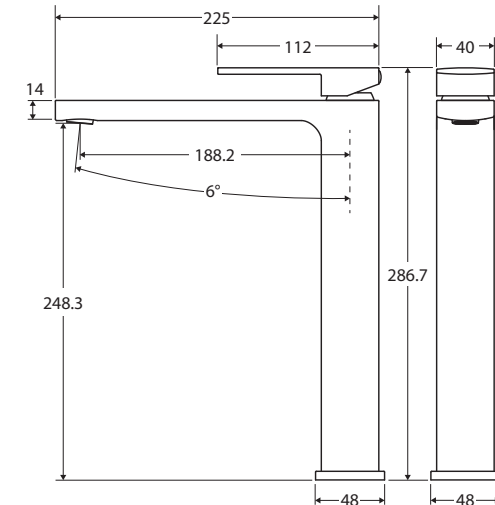

Tono® TALL BASIN MIXER

Features

- Soft square outlet
- Swivel aerator
- High quality European cartridge (25 mm)
- PEX split-resistant hoses
- Made from eco-friendly lead-free brass*
- **WELS 6 Star rated, 4.5L/min**

Please note: This product may have a visible Fienza or Watermark logo.

*Defined as containing less than 0.25% lead.

Available in

Chrome
233107

Electroplated
Matte Black
233107B

PVD
Brushed Nickel
233107BN

PVD
Gun Metal
233107GM

PVD
Urban Brass
233107UB

Cleaning & Care

- Regularly clean with mild soapy water using a microfibre cloth.
- In highly polluted or coastal locations, we recommend cleaning 2-3 times per week.
- Do not use harsh detergents, bleach, cream cleansers or citrus based cleaners. These substances are abrasive and will damage the surface.
- Do not use undue pressure and wipe in one direction only.

While we aim to ensure specifications are correct at the time of publication, Fienza reserves the right to make modifications without prior notice. Physical colour may vary from image shown. All measurements are shown in millimetres. Always use physical product measurements for mark-ups and roughing-in as the technical drawing may differ from actual product received.