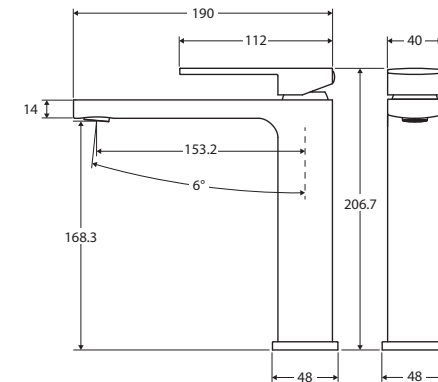

Tono®

MEDIUM BASIN MIXER

Features

- Soft square outlet
- Swivel aerator
- High quality European cartridge (25 mm)
- PEX split-resistant hoses
- Made from eco-friendly lead-free brass*
- **WELS 6 Star rated, 4.5L/min**

Please note: This product may have a visible Fienza or Watermark logo.

*Defined as containing less than 0.25% lead.

Available in

Chrome
233110

Electroplated
Matte Black
233110B

PVD
Brushed Nickel
233110BN

PVD
Gun Metal
233110GM

While we aim to ensure specifications are correct at the time of publication, Fienza reserves the right to make modifications without prior notice. Physical colour may vary from image shown. All measurements are shown in millimetres. Always use physical product measurements for mark-ups and roughing-in as the technical drawing may differ from actual product received.