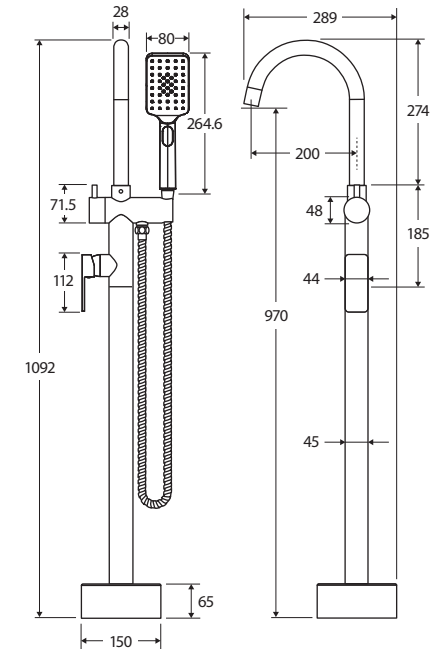

Tono®

FLOOR MOUNTED BATH MIXER WITH HAND SHOWER

Features

- Swivel function
- 1.5 metre stainless steel hose (PVC on matte black model)
- Backflow prevention dual check/non-return valve
- Made from solid brass
- High quality European cartridge (35 mm)
- **WELS 3 Star rated, 9L/min**

Please note: This product may have a visible Fienza or Watermark logo.

Available in

Chrome
233113

Electroplated
Matte Black
233113B

PVD
Brushed Nickel
233113BN

PVD
Gun Metal
233113GM

PVD
Urban Brass
233113UB

Cleaning & Care

- Regularly clean with mild soapy water using a microfibre cloth.
- In highly polluted or coastal locations, we recommend cleaning 2-3 times per week.
- Do not use harsh detergents, bleach, cream cleansers or citrus based cleaners. These substances are abrasive and will damage the surface.
- Do not use undue pressure and wipe in one direction only.

While we aim to ensure specifications are correct at the time of publication, Fienza reserves the right to make modifications without prior notice. Physical colour may vary from image shown. All measurements are shown in millimetres. Always use physical product measurements for mark-ups and roughing-in as the technical drawing may differ from actual product received.