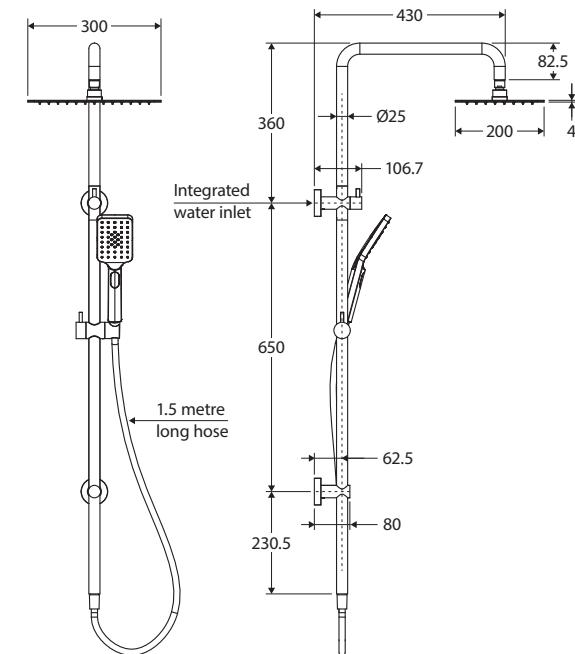

#### Rail:

- Integrated top water inlet and diverter
- Slider to adjust height and angle of hand shower
- Made from solid brass
- 1.5 metre stainless steel hose (PVC on matte black model)

#### KOKO Overhead Shower (411129):

- 300 x 200 mm
- Thin 4 mm profile
- Easy to clean TPR nozzles
- Made from lead-free stainless steel
- Brass swivel joint
- Female ½" BSP inlet

#### TONO Hand Piece (MSH116):

- Three water-flow settings: normal, massage or combination
- Easy to clean TPR nozzles
- Made from ABS

**Please note:** This product may have a visible Fienza or Watermark logo.