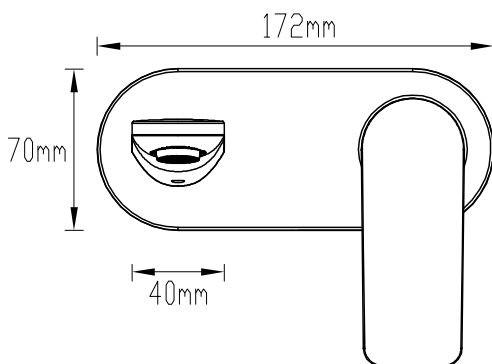

GARETH
ASHTON

7B-WS165

VELA WALL BASIN/BATH SET 165MM

WELS Rating 4 Star 7.0L/min

WELS Registration #T37946 (Chrome) #T37946(v) (Finishes)

AVAILABLE IN

P: 1800 809 143

E: mail@abey.com.au