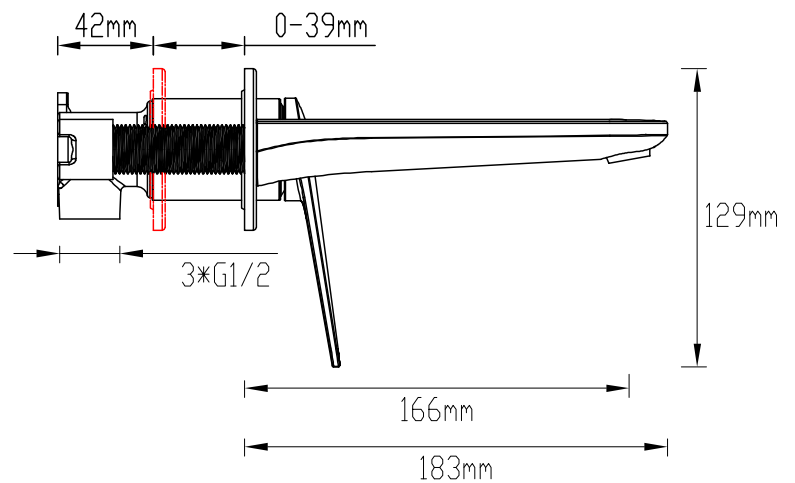

GARETH
ASHTON

7B-WS165

VELA WALL BASIN/BATH SET 165MM

WELS Rating 4 Star 7.0L/min

WELS Registration #T37946 (Chrome) #T37946(v) (Finishes)

AVAILABLE IN

P: 1800 809 143

E: mail@abey.com.au