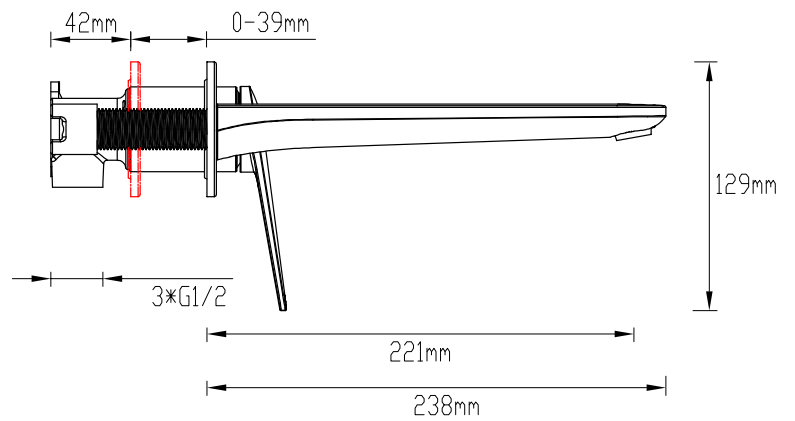

GARETH
ASHTON

7B-WS220

VELA WALL BASIN/BATH SET 220MM

WELS Rating 4 Star 7.0L/min

WELS Registration #T37947 (Chrome) #T37947(v) (Finishes)

AVAILABLE IN

P: 1800 809 143

E: mail@abey.com.au