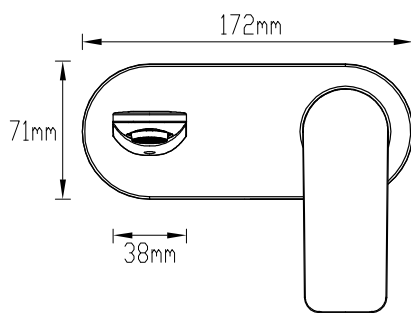

GARETH
ASHTON

7B-WS220

VELA WALL BASIN/BATH SET 220MM

WELS Rating 4 Star 7.0L/min

WELS Registration #T37947 (Chrome) #T37947(v) (Finishes)

AVAILABLE IN

P: 1800 809 143

E: mail@abey.com.au