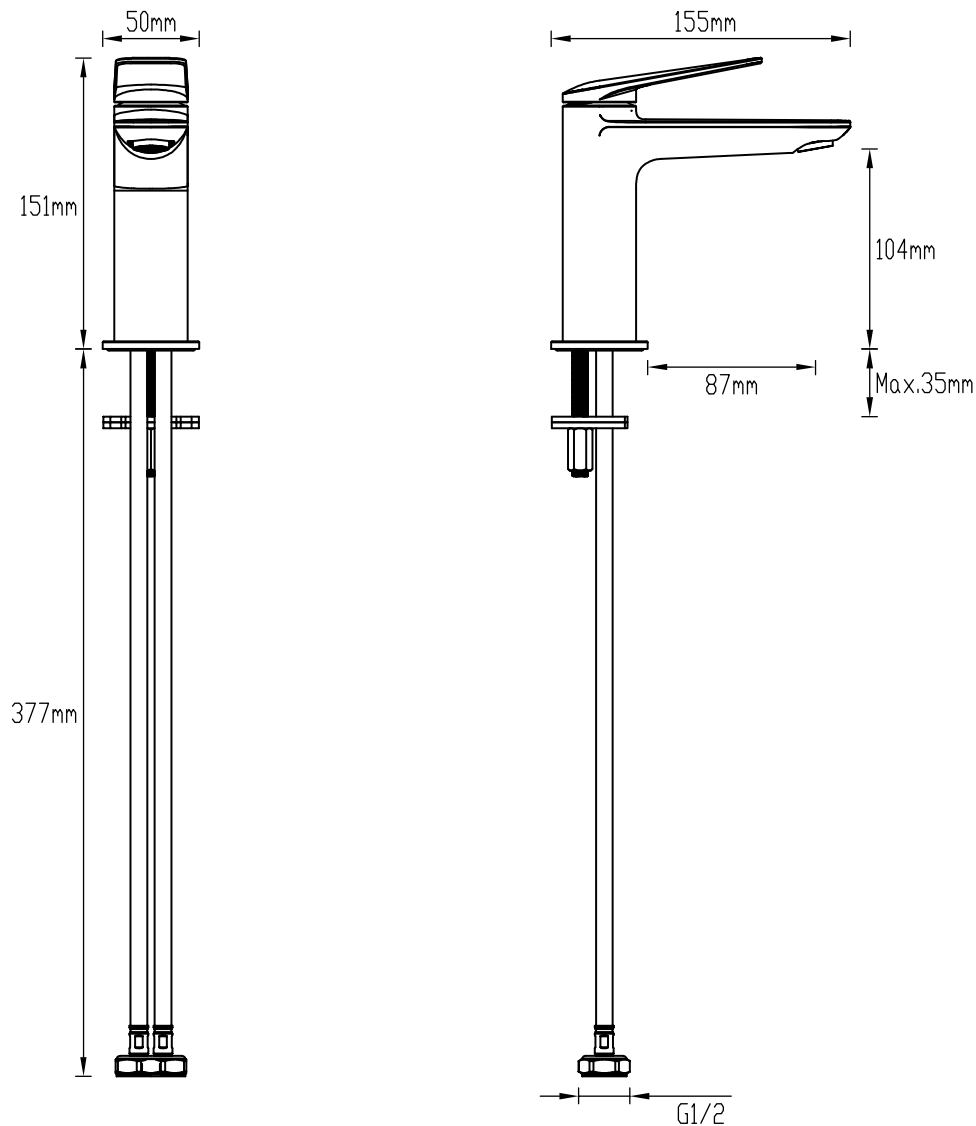

GARETH
ASHTON

7B1

VELA BASIN MIXER

WELS Rating 4 Star 6.5L/min

WELS Registration #T37939 (Chrome) #T37939(v) (Finishes)

AVAILABLE IN

7B1
(CHROME)

7B1-B
(BLACK)