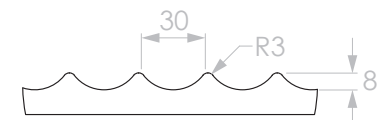

DETAIL A

PROFILE

PRODUCT	BRONTE PLUS BATHTUB	COLOUR	GLOSS WHITE (BATABRPF1700G) MATTE WHITE (BATABRPF1700M)	<p>NOTES:</p> <p>ALL DIMENSIONS ARE NOMINAL AND SUBJECT TO CHANGE. DO NOT DRILL OR ROUGH IN UNTIL YOU HAVE RECEIVED AND MEASURED YOUR PRODUCT.</p> <p>ALL DIMENSIONS ARE IN MILLIMETRES. DO NOT MEASURE FROM DRAWING.</p> <p>*ADD SUFFIX TO CODE TO SPECIFY FINISH COLOUR</p>
CODE	BATABRPF1700*	WEIGHT	42KG	
MATERIAL	ACRYLIC			
DIMENSIONS	1700L x 800W x 585H			
CAPACITY	300L			
VERSION 1	DATE 03/02/2023			