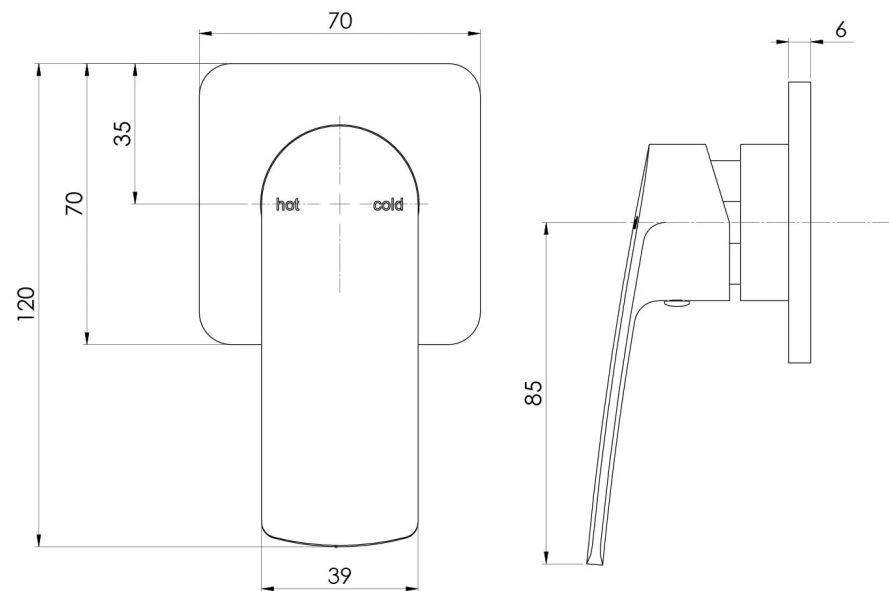

SWITCHMIX

MEKKO SWITCHMIX SHOWER / WALL MIXER FIT-OFF KIT

SPECIFICATIONS

AVAILABLE IN

115-2805-00
Chrome

115-2805-40
Brushed Nickel

115-2805-31
Brushed Carbon

115-2805-10
Matte Black

Please visit <https://www.phoenixtapware.com.au/warranty> to view the full warranty

While we aim to ensure the specifications shown are correct at time of printing, Phoenix Tapware reserves the right to make modifications without prior notice. Always use the physical product measurements for mark-ups and roughing-in as the line drawing shown may differ from the actual product over time. All measurements are shown in millimetres. Colours may vary from image shown.