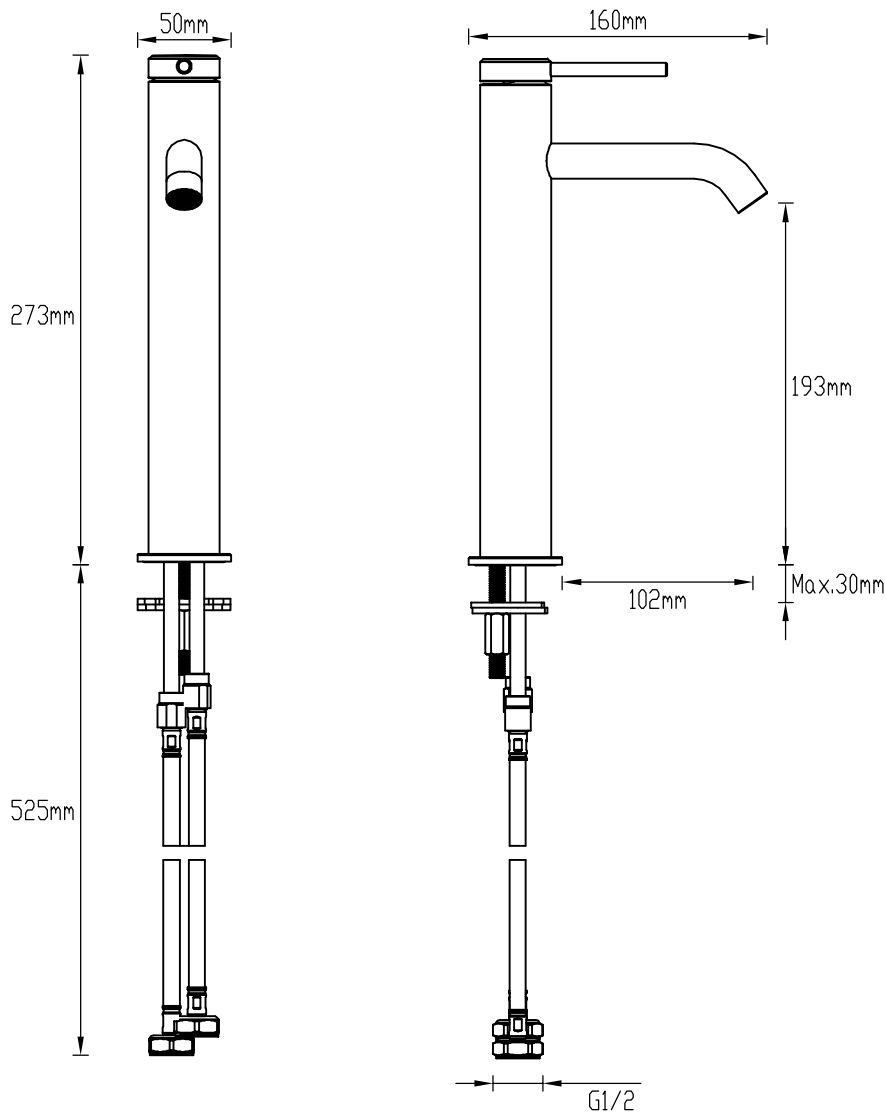

GARETH
ASHTON

6B3 (NEW)

POCO HIGH BASIN MIXER

One Piece Tower Basin Mixer

WELS Rating 4 Star 6.5L/min

WELS Registration #T37176 (Chrome) #T37176(v) (Finishes)

AVAILABLE IN

6B3
(CHROME)