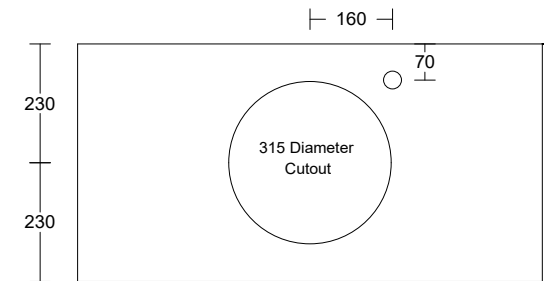

White Under Counter Basin

Coloured Under Counter Basin

——— Cutout
- - - - - Basin

360

Cutout: 315

360

120

Drawings

Cut Out Specifications

Note: Waste not included. Waste Size: 32mm. No Overflow. Minimum Depth: 500mm with taphole behind, 460mm without taphole behind.