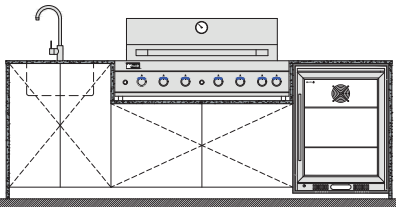

AMICI

2.66
METRES

✂ 700 ✂ 1250 ✂ 660 ✂
✂ 2655 ✂