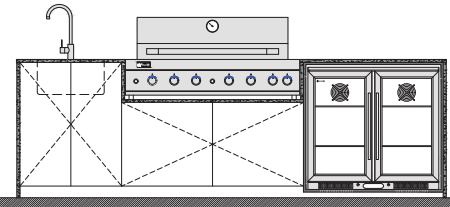

AMICI+

2.96
METRES

✂ 700 ✂ 1250 ✂ 960 ✂
✂ 2955 ✂