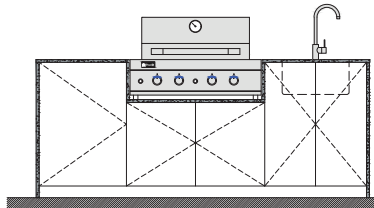

YOUR PRE-DESIGNED MODULAR ALFRESCO KITCHEN OPTIONS

A COMPLETE JOINERY + APPLIANCE PACKAGE DELIVERED TO YOUR DOOR*

PRIMA

2.30
METRES

✂ 600 ✂ 950 ✂ 700 ✂
✂ 2295 ✂