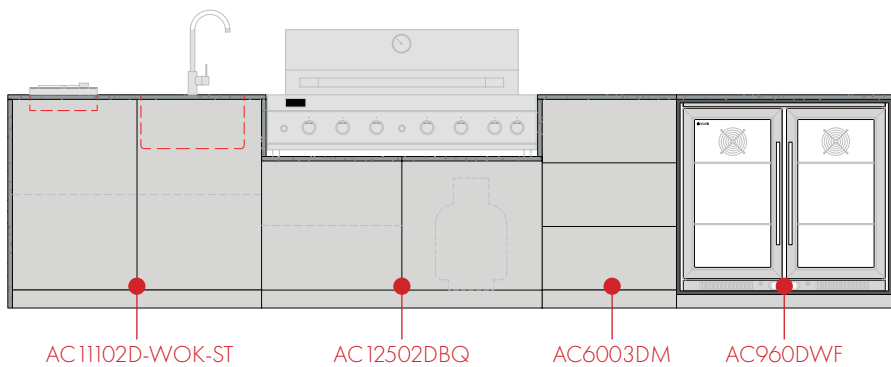

STEP 1 PRE-DESIGN OR CUSTOMISED

PLAN,
MEASURE
& SELECT

We've provided you with 6 pre-designed kitchen options to suit a variety of outdoor areas, or build your own kitchen with our customised solution!