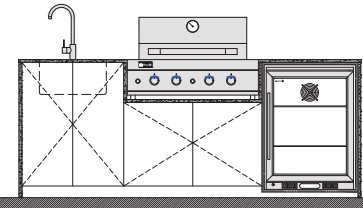

PICCOLO

2.36
METRES

✂ 700 ✂ 950 ✂ 660 ✂
✂ 2355 ✂